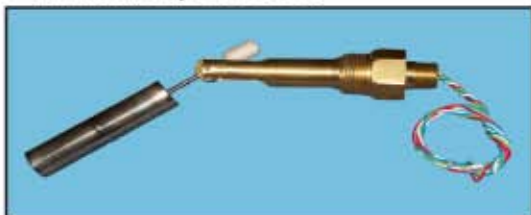

North American Sensors, Corp.

Side Mount Level Switches

NASC's SLS200/25BBS is designed to sense liquid in tanks where tops and bottoms of the tank are inaccessible. A liquid is detected by the float, the rocker and magnet assembly is positioned horizontally while the magnetically pulling the hermetically sealed reed switch into the Normally Open or Normally Closed position. We also offer this switch in 316SS or with a 100 VA reed switch. The SLS200/25BBS is precision machined from a solid piece of Brass Hex Stock, No wetted parts. Specifications regarding this model may change without notice. Consult factory for custom configurations.

SLS200/25BBS

Note:

1. The actuation point will vary depending on the temperature and the specific gravity of the individual liquid being detected.
2. This product is to be used with an approved NEMA 4X terminal box that is connected to the electrical side of switch.

Max Temp	-30F +300F
Max PSIG	1000
316SS Float SG	.75
Watt Rating	25 AC/DC

Standard Features of the SLS200/25BBS:

- ▶ Body precision machined from solid piece of brass hex stock.
- ▶ 22 AWG PVC Jacketed 4C Wire
- ▶ 316SS Float
- ▶ 316SS or Delrin Magnet Holders
- ▶ Hermetically Sealed SPDT Reed Switch
- ▶ Made in the USA

NASC's SLS90/25SSS is designed to sense water that is sitting in the bottom of a tank. The .95 specific gravity float enables this unique design to sense when water collects in the bottom of storage tanks where the liquid in the tank has a lower specific gravity than water. Custom configurations are available consult the factory for more information. Specifications regarding this model may change without notice.