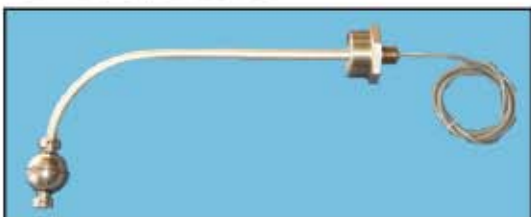

SLS90/25SSS

Max Temp	250F
Max PSIG	200
316SS Float SG	.95
Watt Rating	25 AC/DC

Standard Features of the SLS90/25SSS:

- All 316 Stainless Steel
  - 1/2" .065 WT Stem
  - 2" Hex Head Pipe Plug
  - 316SS Float
- 18 AWG/4C Foil Shielded Cable
- Hermetically Sealed SPDT Reed Switch