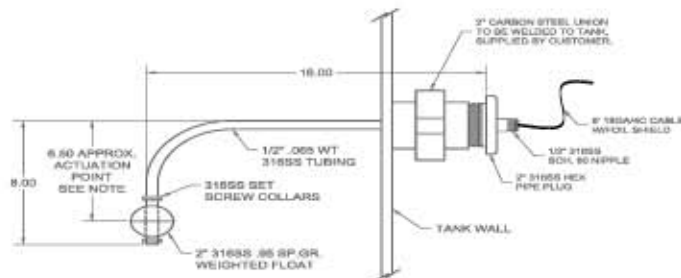

North American Sensors, Corp.

Side Mount Level Switches

NASC's SLS200/25BBS is designed to sense liquid in tanks where tops and bottoms of the tank are inaccessible. A liquid is detected by the float, the rocker and magnet assembly is positioned horizontally while the magnetically pulling the hermetically sealed reed switch into the Normally Open or Normally Closed position. We also offer this switch in 316SS or with a 100 VA reed switch. The SLS200/25BBS is precision machined from a solid piece of Brass Hex Stock, No wetted parts. Specifications regarding this model may change without notice. Consult factory for custom configurations.

SLS200/25BBS

Note:

1. The actuation point will vary depending on the temperature and the specific gravity of the individual liquid being detected.
2. This product is to be used with an approved NEMA 4X terminal box that is connected to the electrical side of switch.

Max Temp	-30F +300F
Max PSIG	1000
316SS Float SG	.75
Watt Rating	25 AC/DC

Standard Features of the SLS200/25BBS:

- ▶ Body precision machined from solid piece of brass hex stock.
- ▶ 22 AWG PVC Jacketed 4C Wire
- ▶ 316SS Float
- ▶ 316SS or Delrin Magnet Holders
- ▶ Hermetically Sealed SPDT Reed Switch
- ▶ Made in the USA

SLS90/25SSS

Max Temp	250F
Max PSIG	200
316SS Float SG	.95
Watt Rating	25 AC/DC

Standard Features of the SLS90/25SSS:

- ▶ All 316 Stainless Steel
 - 1/2" .065 WT Stem
 - 2" Hex Head Pipe Plug
 - 316SS Float
- ▶ 18 AWG/4C Foil Shielded Cable
- ▶ Hermetically Sealed SPDT Reed Switch