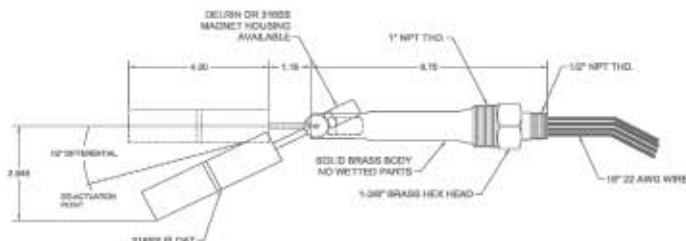

North American Sensors, Corp.

Side Mount Level Switches

NASC's SLS200/25BBS is designed to sense liquid in tanks where tops and bottoms of the tank are inaccessible. A liquid is detected by the float, the rocker and magnet assembly is positioned horizontally while the magnetically pulling the hermetically sealed reed switch into the Normally Open or Normally Closed position. We also offer this switch in 316SS or with a 100 VA reed switch. The SLS200/25BBS is precision machined from a solid piece of Brass Hex Stock, No wetted parts. Specifications regarding this model may change without notice. Consult factory for custom configurations.

SLS200/25BBS

Note:

1. The actuation point will vary depending on the temperature and the specific gravity of the individual liquid being detected.
2. This product is to be used with an approved NEMA 4X terminal box that is connected to the electrical side of switch.

Max Temp	-30F +300F
Max PSIG	1000
316SS Float SG	.75
Watt Rating	25 AC/DC

Standard Features of the SLS200/25BBS:

- ▶ Body precision machined from solid piece of brass hex stock.
- ▶ 22 AWG PVC Jacketed 4C Wire
- ▶ 316SS Float
- ▶ 316SS or Delrin Magnet Holders
- ▶ Hermetically Sealed SPDT Reed Switch
- ▶ Made in the USA

SLS90/25SSS

Max Temp	250F
Max PSIG	200
316SS Float SG	.95
Watt Rating	25 AC/DC

Standard Features of the SLS90/25SSS:

- ▶ All 316 Stainless Steel
 - 1/2" .065 WT Stem
 - 2" Hex Head Pipe Plug
 - 316SS Float
- ▶ 18 AWG/4C Foil Shielded Cable
- ▶ Hermetically Sealed SPDT Reed Switch